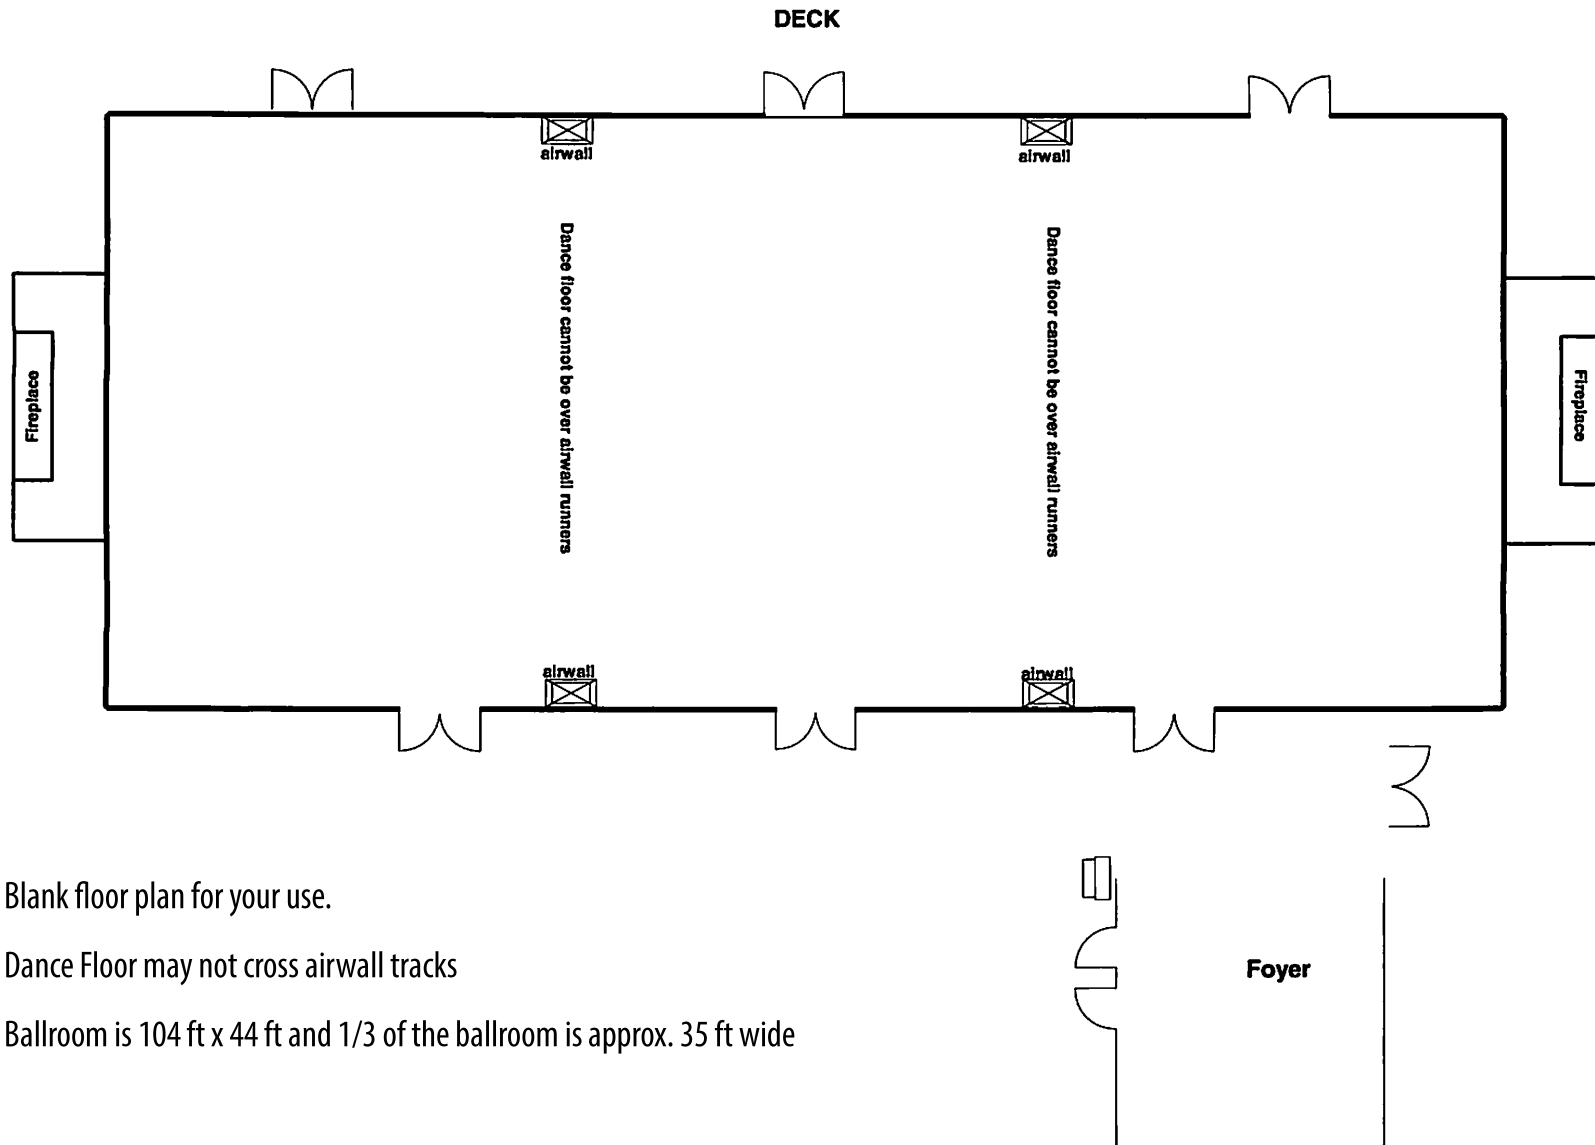

The Chateau-Tahoe Grand Ballroom

Blank floor plan for your use.

Dance Floor may not cross airwall tracks

Ballroom is 104 ft x 44 ft and 1/3 of the ballroom is approx. 35 ft wide